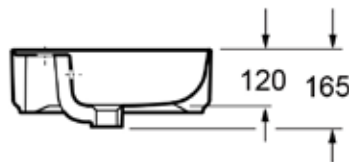

Dene 600mm Countertop One Taphole Basin INSDN025B

Specification

Finish	Black
Dimensions	135(h) x 600(w) x 430(d) mm
Weight	16kg
Basin Material	Ceramic
Overflow	Yes
Chainstay Hole	No
Taphole Positioning	Centre

FAQs

Please see next page

Key Features + Benefits

Certifications + Approvals

Imex Ceramics

15 Millbrook Industrial Estate, Sybron Way, Crowborough TN6 3DU. Technical Support – Tel: 01530 835598 Email: sales@imexceramic.co.uk

All information on the data sheet is correct at the time of publication. All measurements are approximate and subject to standard tolerances.