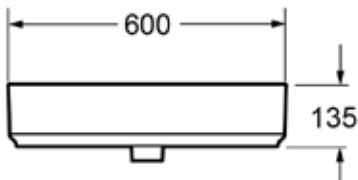

Dene 600mm Countertop One Taphole Basin INSDN025B

Specification

Finish	Black
Dimensions	135(h) x 600(w) x 430(d) mm
Weight	16kg
Basin Material	Ceramic
Overflow	Yes
Chainstay Hole	No
Taphole Positioning	Centre

FAQs

Please see next page

Key Features + Benefits

Certifications + Approvals

Imex Ceramics

15 Millbrook Industrial Estate, Sybron Way, Crowborough TN6 3DU. Technical Support – Tel: 01530 835598 Email: sales@imexceramic.co.uk

All information on the data sheet is correct at the time of publication. All measurements are approximate and subject to standard tolerances.