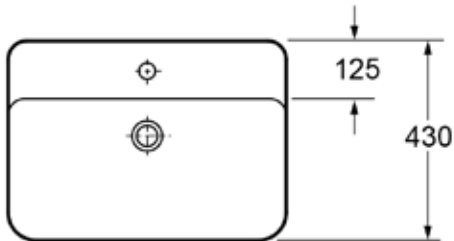

Dene 600mm Countertop One Taphole Basin INSDN025B

Specification

Finish	Black
Dimensions	135(h) x 600(w) x 430(d) mm
Weight	16kg
Basin Material	Ceramic
Overflow	Yes
Chainstay Hole	No
Taphole Positioning	Centre

FAQs

Please see next page

Key Features + Benefits

Certifications + Approvals

Imex Ceramics

15 Millbrook Industrial Estate, Sybron Way, Crowborough TN6 3DU. Technical Support – Tel: 01530 835598 Email: sales@imexceramic.co.uk

All information on the data sheet is correct at the time of publication. All measurements are approximate and subject to standard tolerances.