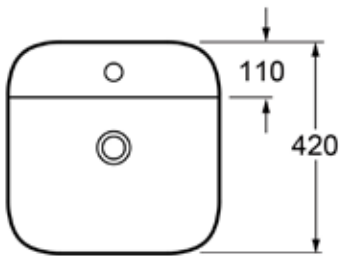

Key Features + Benefits

25

Years
Guarantee

**499-
300mm**

Small
Size Basin

Countertop
Basin

One Taphole
Basin

Certifications + Approvals

Imex Ceramics

15 Millbrook Industrial Estate, Sybron Way, Crowborough TN6 3DU. Technical Support – Tel: 01530 835598 Email: sales@imexceramic.co.uk

All information on the data sheet is correct at the time of publication. All measurements are approximate and subject to standard tolerances.