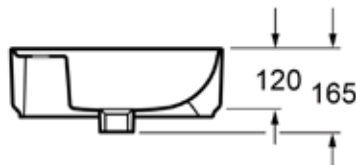

Key Features + Benefits

25

Years
Guarantee

**499-
300mm**

Small
Size Basin

Countertop
Basin

One Taphole
Basin

Certifications + Approvals

Imex Ceramics

15 Millbrook Industrial Estate, Sybron Way, Crowborough TN6 3DU. Technical Support – Tel: 01530 835598 Email: sales@imexceramic.co.uk

All information on the data sheet is correct at the time of publication. All measurements are approximate and subject to standard tolerances.