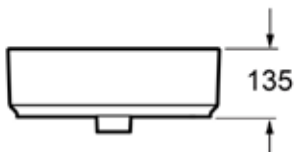

Key Features + Benefits

25

Years
Guarantee

**499-
300mm**

Small
Size Basin

Countertop
Basin

One Taphole
Basin

Certifications + Approvals

Imex Ceramics

15 Millbrook Industrial Estate, Sybron Way, Crowborough TN6 3DU. Technical Support – Tel: 01530 835598 Email: sales@imexceramic.co.uk

All information on the data sheet is correct at the time of publication. All measurements are approximate and subject to standard tolerances.