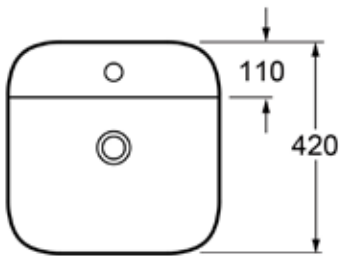

Dene 420mm Countertop One Taphole Basin INSDN023B

Specification

Finish	Black
Dimensions	135(h) x 420(w) x 420(d) mm
Weight	11.5kg
Basin Material	Ceramic
Overflow	Yes
Chainstay Hole	No
Taphole Positioning	Centre

FAQs

Please see next page

Key Features + Benefits

25

Years
Guarantee

**499-
300mm**

Small
Size Basin

Countertop
Basin