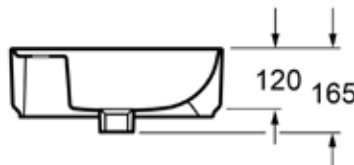

Dene 420mm Countertop One Taphole Basin INSDN023B

Specification

Finish	Black
Dimensions	135(h) x 420(w) x 420(d) mm
Weight	11.5kg
Basin Material	Ceramic
Overflow	Yes
Chainstay Hole	No
Taphole Positioning	Centre

FAQs

Please see next page

Key Features + Benefits

25

Years
Guarantee

**499-
300mm**

Small
Size Basin

Countertop
Basin