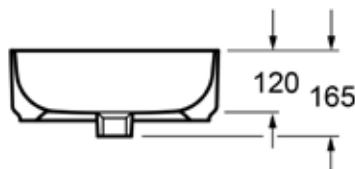

Dene 400mm Countertop Basin INSDN022B

Specification

Finish	Black
Dimensions	135(h) x 400(w) x 400(d) mm
Weight	10.5kg
Basin Material	Ceramic
Overflow	No
Chainstay Hole	No
Taphole Positioning	-

FAQs

Please see next page

Key Features + Benefits

25

Years
Guarantee

**499-
300mm**

Small
Size Basin

Countertop
Basin

Certifications + Approvals

Imex Ceramics