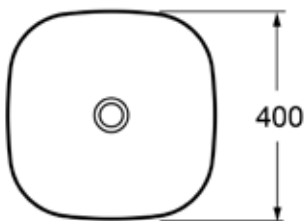

Dene 400mm Countertop Basin INSDN022B

Specification

Finish	Black
Dimensions	135(h) x 400(w) x 400(d) mm
Weight	10.5kg
Basin Material	Ceramic
Overflow	No
Chainstay Hole	No
Taphole Positioning	-

FAQs

Please see next page

Key Features + Benefits

25

Years
Guarantee

**499-
300mm**

Small
Size Basin

Countertop
Basin

Certifications + Approvals

Imex Ceramics