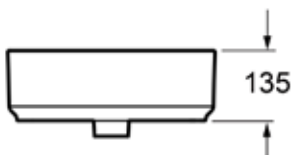

Dene 400mm Countertop Basin INSDN022B

Specification

Finish	Black
Dimensions	135(h) x 400(w) x 400(d) mm
Weight	10.5kg
Basin Material	Ceramic
Overflow	No
Chainstay Hole	No
Taphole Positioning	-

FAQs

Please see next page

Key Features + Benefits

25

Years
Guarantee

**499-
300mm**

Small
Size Basin

Countertop
Basin

Certifications + Approvals

Imex Ceramics