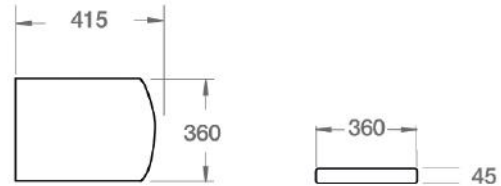

TECHNICAL DATA SHEET

DENE QUICK RELEASE SOFT CLOSE DURAPLUS SEAT & COVER

Category: Seats

Weight: 3.11kg

Range: Dene

Guarantee: 1 year manufacturing

Instinct Code: INSDN004

EAN Code: 5060737383888