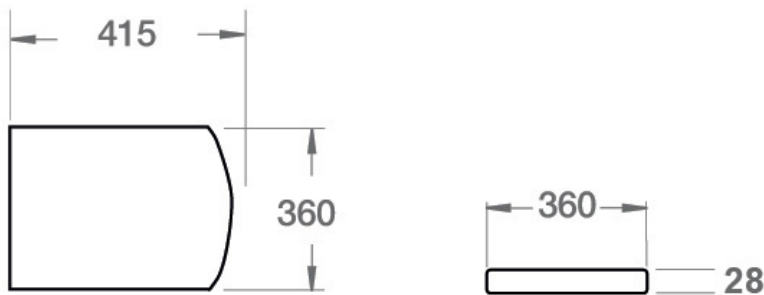

#### Specification

Finish	White
Dimensions	28(h) x 360(w) x 415(d) mm
Weight	3.11kg
Seat Hinge Material	Metal / Plastic
Antibacterial Protection	Yes
Seat Type	Standard
UV Protection	Yes
Max Load Test	150kg
Seat Material	Duraplast