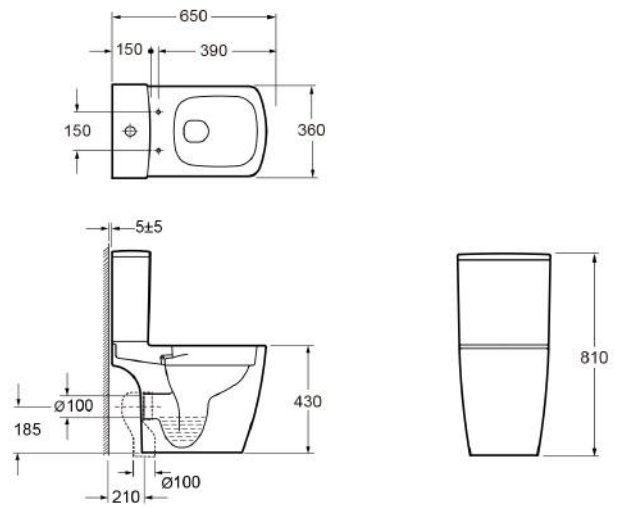

**TECHNICAL DATA SHEET**

**DENE CLOSE COUPLED CISTERN**

Category: Close coupled Cistern

Weight: 14kg

Range: Dene

Guarantee: 25 years manufacturing (1 year for cistern fittings)

Instinct Code: INSDN002

EAN Code: 5060737383871

Dimensions are in millimetres except thread sizes which are BSP imperial.

**Features**

- CE Approved
- Ceramic composition ensures a clean design and finish
- 3/4.5ltr flush
- 4/6ltr flush

**Notes**

Our guarantee is subject to the product having been installed, used and maintained in accordance with our instructions. All working parts (such as hinges, ceramic disks, cartridges and cistern fittings), which are subject to normal wear and tear, are covered for 36 months from proof of purchase date. This excludes seats and bath seals, which are covered for 12 months. Our guarantee applies to the original purchaser and is nontransferable. Our guarantee is only applicable in the UK and ROI. This does not affect your statutory rights.