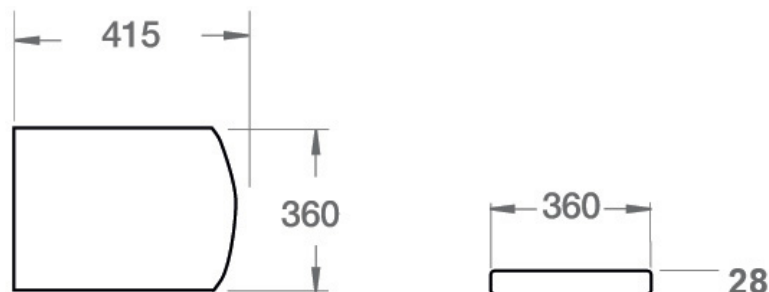

Dene Standard Height Rimless Closed Back Close Coupled WC Suite INSDN001R, INSDN002, INSDN004

Cistern Specification

Close Coupled Dual Flush Cistern
(INSDN002)

Finish	White
Dimensions	380 x 360(w) x 140(d) mm
Weight	14kg
Cistern Fitting Manufacturer	R&T
Lever	Push Button
Lever Position	Cistern Lid
Inlet Position (When looking at WC)	Right Hand

Pan Specification

Standard Height Rimless Closed Back
Close Coupled Pan
(INSDN001R)

Finish	White
Dimensions	430(h) x 360(w) x 660(d) mm
Weight	36.5kg
Fixing Supplied	Yes
Fixing Exposed or Concealed	Concealed

Dene Standard Height Rimless Closed Back Close Coupled WC Suite INSDN001R, INSDN002, INSDN004

Pan (INSDN001R) + Cistern (INSDN002)

Seat (INSDN004)

Dene Standard Height Rimless Closed Back Close Coupled WC Suite INSDN001R, INSDN002, INSDN004