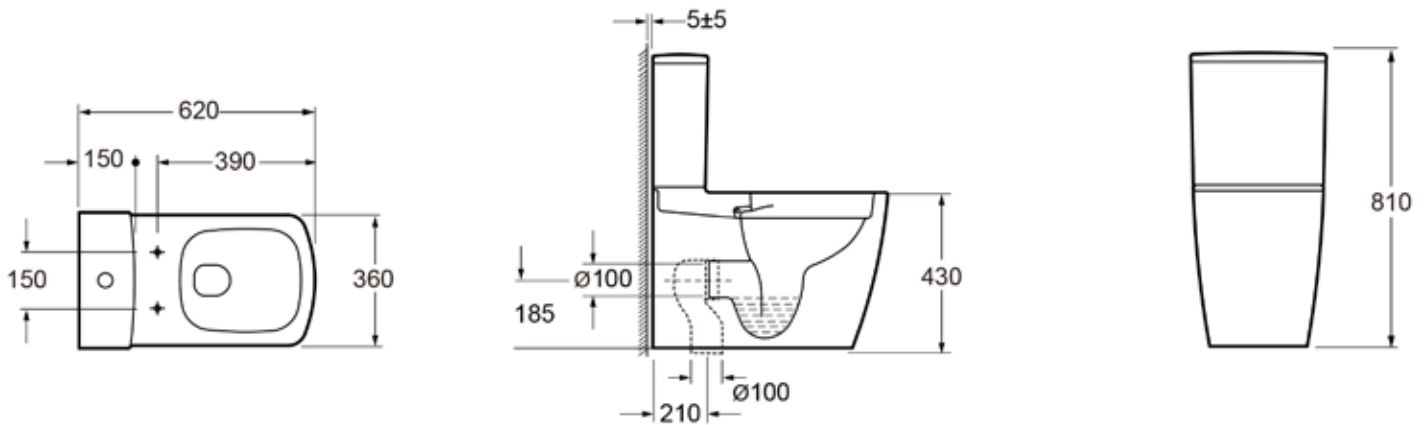

Dene Standard Height Rimless Closed Back Close Coupled WC Suite INSDN001R, INSDN002, INSDN004

Cistern Specification

Close Coupled Dual Flush Cistern
(INSDN002)

Finish	White
Dimensions	380 x 360(w) x 140(d) mm
Weight	14kg
Cistern Fitting Manufacturer	R&T
Lever	Push Button
Lever Position	Cistern Lid
Inlet Position (When looking at WC)	Right Hand

Pan Specification

Standard Height Rimless Closed Back
Close Coupled Pan
(INSDN001R)

Finish	White
Dimensions	430(h) x 360(w) x 660(d) mm
Weight	36.5kg
Fixing Supplied	Yes
Fixing Exposed or Concealed	Concealed

Dene Standard Height Rimless Closed Back Close Coupled WC Suite INSDN001R, INSDN002, INSDN004

Pan (INSDN001R) + Cistern (INSDN002)

Seat (INSDN004)

Dene Standard Height Rimless Closed Back Close Coupled WC Suite INSDN001R, INSDN002, INSDN004