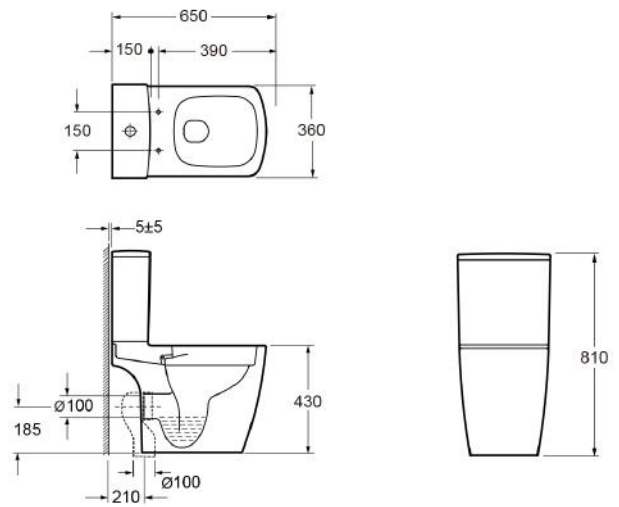

TECHNICAL DATA SHEET

DENE RIMLESS COMFORT HEIGHT OPEN BACK CLOSE COUPLED WC PAN

Category:	Open back close coupled pan	Weight:	33kg	Range:	Dene
Guarantee:	25 years manufacturing	Instinct Code:	INSDN001CR	EAN Code:	5060737383864

Dimensions are in millimetres except thread sizes which are BSP imperial.

Features

- CE Approved
- Ceramic composition ensures a clean design and finish

Notes

Our guarantee is subject to the product having been installed, used and maintained in accordance with our instructions. All working parts (such as hinges, ceramic disks, cartridges and cistern fittings), which are subject to normal wear and tear, are covered for 36 months from proof of purchase date. This excludes seats and bath seals, which are covered for 12 months. Our guarantee applies to the original purchaser and is nontransferable. Our guarantee is only applicable in the UK and ROI. This does not affect your statutory rights.