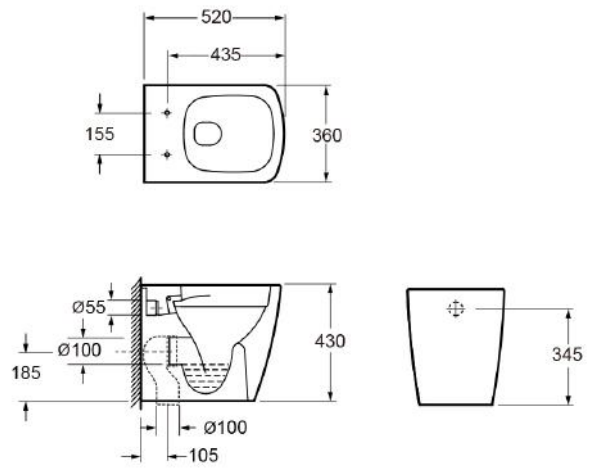

TECHNICAL DATA SHEET

DENE RIMLESS COMFORT HEIGHT BACK TO WALL WC PAN

Category:	Back to wall pan	Weight:	28.5kg	Range:	Dene
Guarantee:	25 years manufacturing	Instinct Code:	INSDN001BR	EAN Code:	5060737383901

Dimensions are in millimetres except thread sizes which are BSP imperial.

Features

- CE Approved
- Ceramic composition ensures a clean design and finish

Notes

Our guarantee is subject to the product having been installed, used and maintained in accordance with our instructions. All working parts (such as hinges, ceramic disks, cartridges and cistern fittings), which are subject to normal wear and tear, are covered for 36 months from proof of purchase date. This excludes seats and bath seals, which are covered for 12 months. Our guarantee applies to the original purchaser and is nontransferable. Our guarantee is only applicable in the UK and ROI. This does not affect your statutory rights.