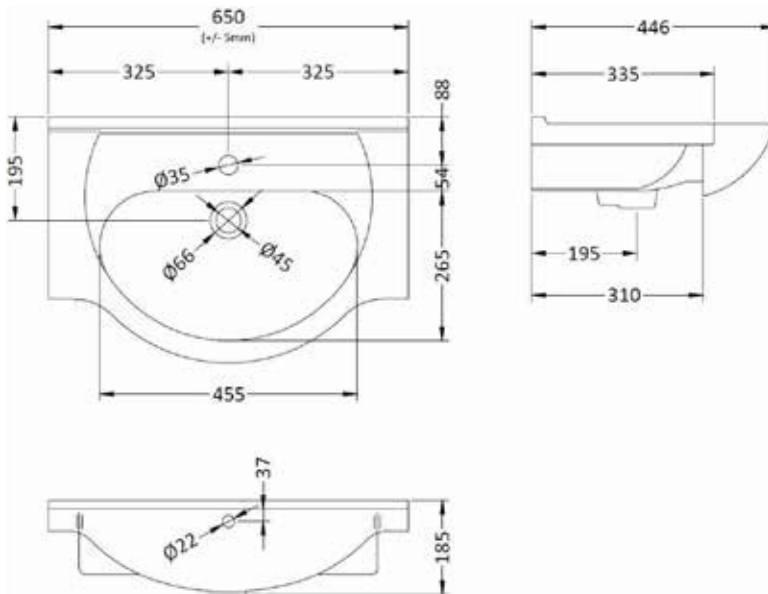

Della 650mm Ceramic One Taphole Basin INSKR363WH

Specification

Finish	White
Dimensions	180(h) x 665(w) x 455(d) mm
Weight	17.5kg
Basin Material	Vitreous china
Overflow	Yes
Chainstay Hole	No
Reversible	No
Taphole Positioning	Centre
Tap	Not included
Waste	Not included

All information on the data sheet is correct at the time of publication. All measurements are approximate and subject to standard tolerances.