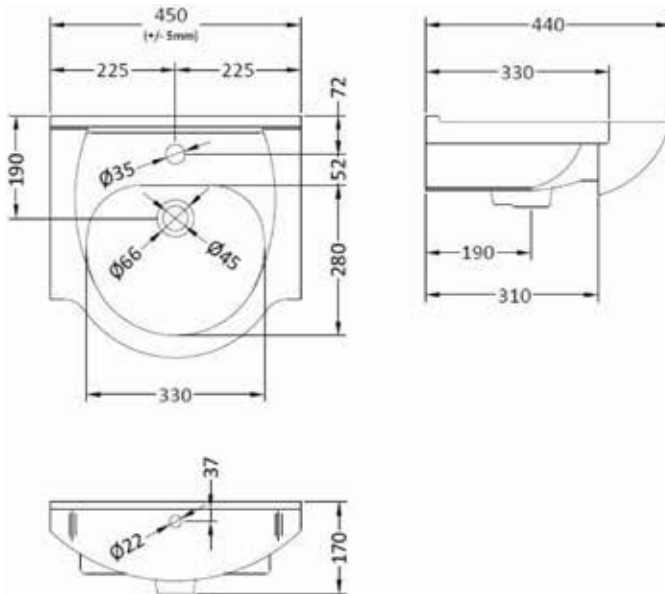

Della 450mm Ceramic One Taphole Basin INSKR357WH

Specification

Finish	White
Dimensions	177(h) x 458(w) x 440(d) mm
Weight	11.5kg
Basin Material	Vitreous china
Overflow	Yes
Chainstay Hole	No
Reversible	No
Taphole Positioning	Centre
Tap	Not included
Waste	Not included

All information on the data sheet is correct at the time of publication. All measurements are approximate and subject to standard tolerances.