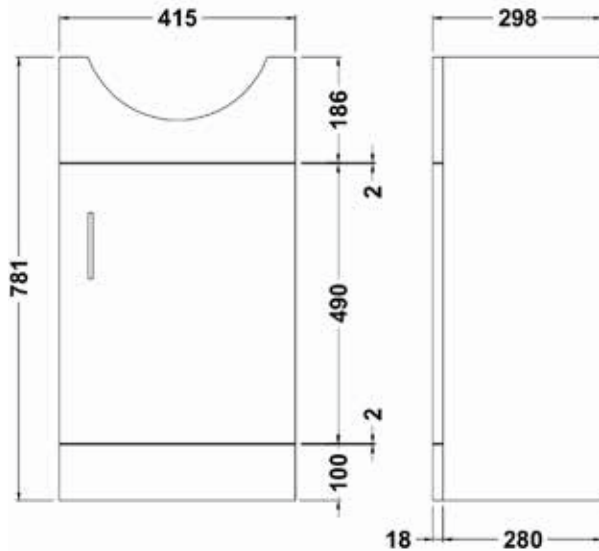

Della 450mm Floor Standing One Door Basin Unit INSKR356WH

Specification

Finish	Gloss White
Dimensions	781(h) x 415(w) x 298(d) mm
Weight	14.02kg
Carcass Thickness	16mm
Carcass Material	MFC
Carcass Finish	Painted
Internal Cabinet Colour	White
Plumbing Void	94mm
Cabinet Fixing Type	Cam and wood dowl
Door / Drawer Finish	Painted
Door / Frontal Material	MDF
Number of Doors	One
Number of Drawers	-
Number of Internal Shelves	One
Door Handing	Reversible
Hinge / Runner Type	Soft close
Handle / Knob	One chrome plated handle (supplied)
Handle Centres	96mm
Pre-Drilled / Marked for handles	Yes
Tap	Not included
Basin	Not included

All information on the data sheet is correct at the time of publication. All measurements are approximate and subject to standard tolerances.