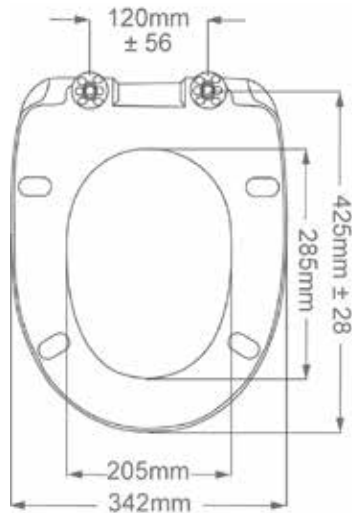

Della Quick Release, Soft Close, Trade Seat + Cover INSDE035

Specification

Finish	White
Dimensions	60(h) x 342(w) x 428(d) mm
Weight	2.2kg
Seat Hinge Material	Plastic
Antibacterial Protection	Yes
Seat Type	Standard
UV Protection	Yes
Max Load Test	150kg
Seat Material	Duraplus