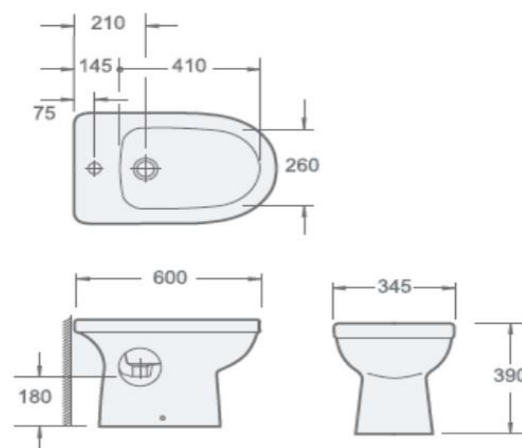

### Instinct - INSDE030 Della One Taphole Floor Mounted Bidet (600 x 345 x 390)

Category:	Toilets	Weight	18.50 KG	Range	Della
Guarantee:	Sanitaryware		25 Years	Instinct Code	INSDE030
	Cistern Fittings		3 Years	Colour:	White
	Seats		1 Year	EAN CODE	5056143410461

Dimensions are in Millimetres except thread sizes which are BSP imperial

<b>Features:</b>	<b>Approvals:</b>	British Standard	
		CE Approval	YES

Easy to Clean Glaze  
Includes Fittings