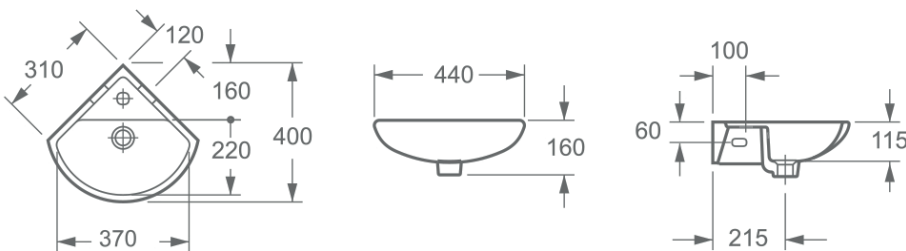

Della 310mm Corner Cloakroom Basin INSDE015

Specification

Finish	White
Dimensions	115(h) x 440(w) x 400(d) mm
Weight	7kg
Basin Material	Ceramic
Overflow	Yes
Chainstay Hole	No
Taphole Positioning	Centre
Tap	Not Included