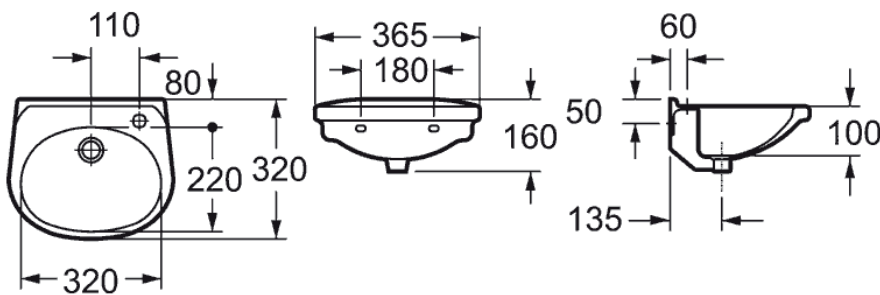

Della 360mm Cloakroom One Taphole Basin INSDE014

Specification

Finish	White
Dimensions	100(h) x 365(w) x 320(d) mm
Weight	6.3kg
Basin Material	Ceramic
Overflow	Yes
Chainstay Hole	Yes
Taphole Positioning	Right
Tap	Not Included