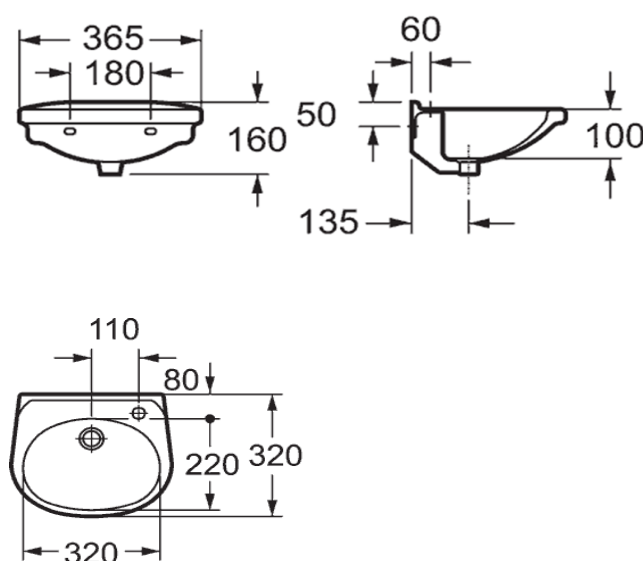

<b>Product Code</b>	INSDE014
---------------------	----------

Instinct INSDE014 Della Handrinse 36cm Cloakroom One Taphole Basin 365x320x160mm

Category:	Basins	Weight	6.7 KG	Range	Della
Guarantee:	Sanitaryware		25 years	Instinct Code	INSDE014
	Cistern Fittings		3 years	Colour:	White
	Seats		1 year	EAN CODE	5060516861392

Dimensions are in Millimetres except thread sizes which are BSP imperial