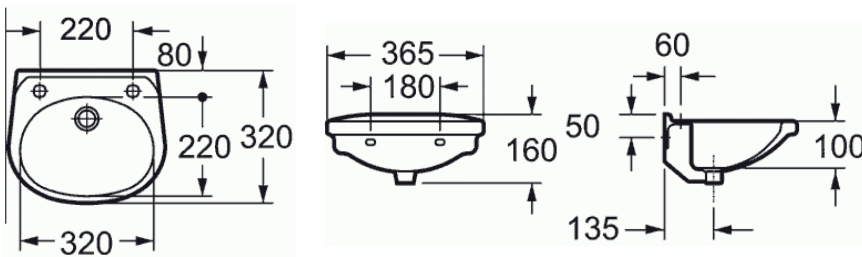

Della 360mm Cloakroom Two Taphole Basin INSDE014B

Specification

Finish	White
Dimensions	100(h) x 365(w) x 320(d) mm
Weight	6.3kg
Basin Material	Ceramic
Overflow	Yes
Chainstay Hole	Yes
Taphole Positioning	Equally off centre
Tap	Not Included