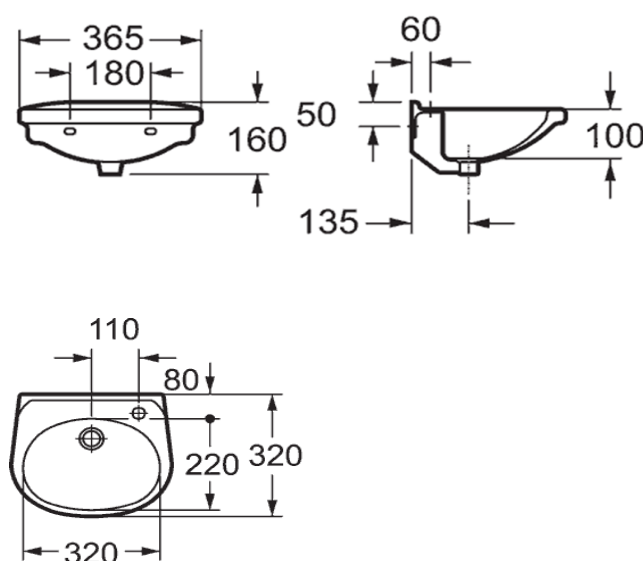

<b>Product Code</b>	INSDE014B
---------------------	-----------

Instinct INSDE014B Della Handrinse 360mm Cloakroom Two Taphole Basin 365x320x160mm

Category:	Basins	Weight	6.3 KG	Range	Della
Guarantee:	Sanitaryware		25 years	Instinct Code	INSDE014B
	Cistern Fittings		3 years	Colour:	White
	Seats		1 year	EAN CODE	5060516861873

Dimensions are in Millimetres except thread sizes which are BSP imperial