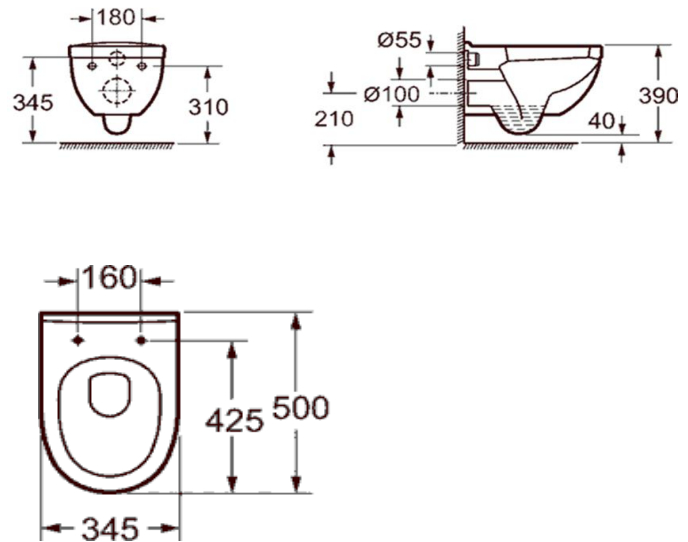

Product Code

INSDE013

Instinct INSDE013 Della Wall Hung Pan 345x500x350mm

Category:	Toilets	Weight	18.6 KG	Range	Della
Guarantee:	Sanitaryware		25 years	Instinct Code	INSDE013
	Cistern Fittings		3 years	Colour:	White
	Seats		1 year	EAN CODE	5060516861385

Dimensions are in Millimetres except thread sizes which are BSP imperial

Features:

2 seat options
Easy to Clean Glaze
Includes fittings

Approvals:

CE Approved	YES
Made to British Standard	YES
WRAS Approved	