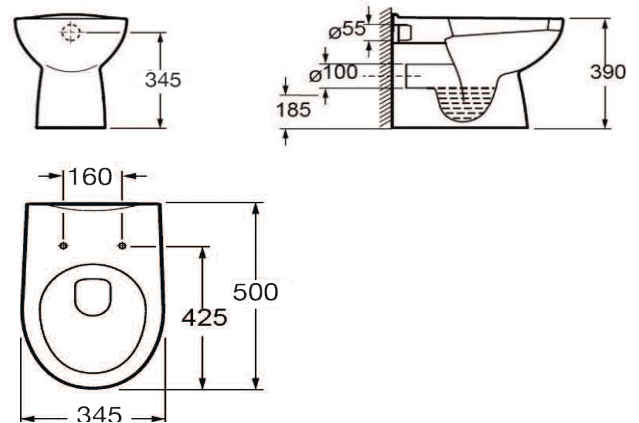

### Instinct INSDE012 Della Back To Wall Pan 345x500x390mm

Category:	Toilets	Weight	20.3 KG	Range	Della
Guarantee:	Sanitaryware		25 years	Instinct Code	INSDE012
	Cistern Fittings		3 years	Colour:	White
	Seats		1 year	EAN CODE	5060516861378

Dimensions are in Millimetres except thread sizes which are BSP imperial