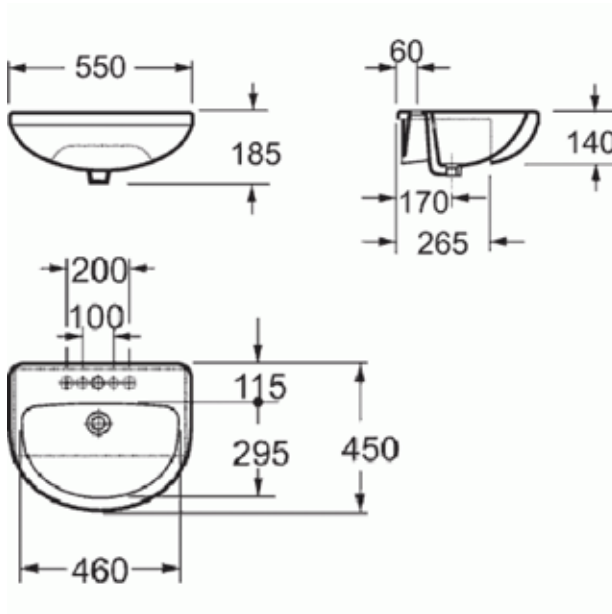

### Della 550mm Semi Recessed Basin INSDE011

#### Specification

Finish	White
Dimensions	140(h) x 550(w) x 450(d) mm
Weight	13kg
Basin Material	Ceramic
Overflow	Yes
Chainstay Hole	No
Taphole Positioning	Centre
Tap	Not Included

#### Key Features + Benefits

**25**

Years  
Guarantee

**599-  
500mm**

Medium  
Size Basin

One Taphole  
Basin

Semi Recessed  
Basin