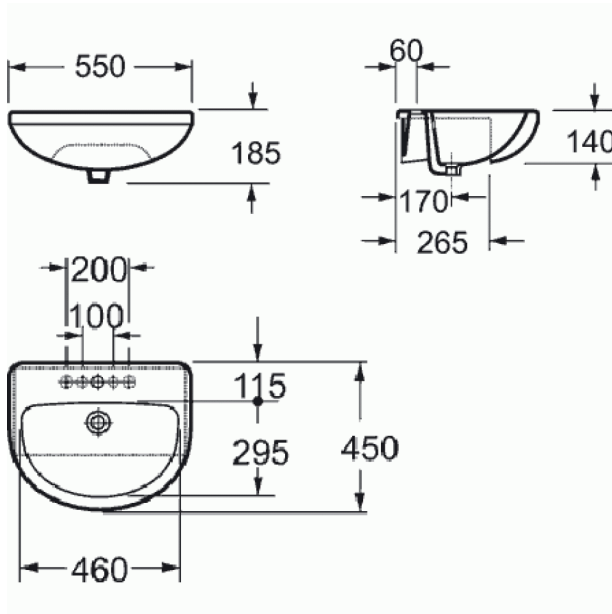

Della 560mm Semi Recessed Basin INSDE011

Specification

Finish	White
Dimensions	135(h) x 550(w) x 450(d) mm
Weight	13kg
Basin Material	Ceramic
Overflow	Yes
Chainstay Hole	No
Taphole Positioning	Centre
Tap	Not Included