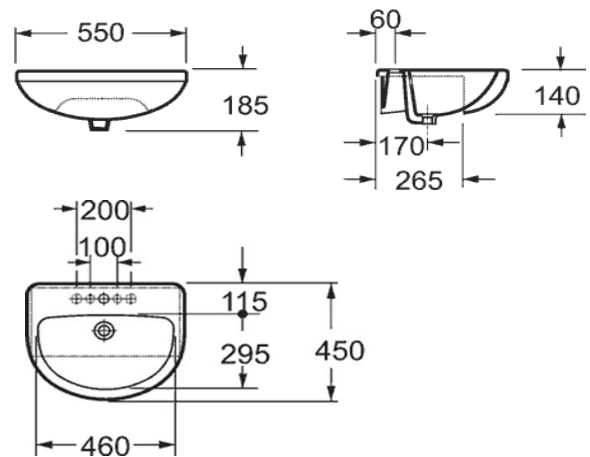

**Product Code**

INSDE011

**Instinct INSDE011 Della 560mm Semi Recessed Basin**

**550x460x140mm**

Category:	Basins	Weight	14.8 KG	Range	Della
Guarantee:	Sanitaryware		25 years	Instinct Code	INSDE011
	Cistern Fittings		3 years	Colour:	White
	Seats		1 year	EAN CODE	5060516861361

Dimensions are in Millimetres except thread sizes which are BSP imperial