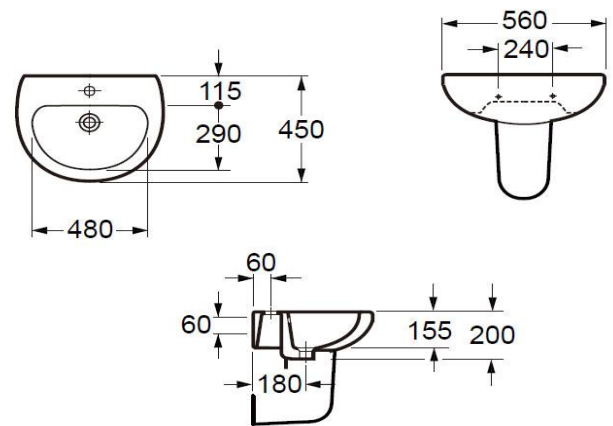

Product Code

INSDE010

Instinct INSDE010 Della Semi Pedestal 325x205x285mm

Category:	Basins	Weight	7 KG	Range	Della
Guarantee:	Sanitaryware		25 years	Instinct Code	INSDE010
	Cistern Fittings		3 years	Colour:	White
	Seats		1 year	EAN CODE	5060516861354

Semi Pedestal 325x205x285mm

Dimensions are in Millimetres except thread sizes which are BSP imperial

Features:

- Excludes fittings, wastes, taps
- Easy to Clean Glaze
- Fischer Fixing Systems recommended