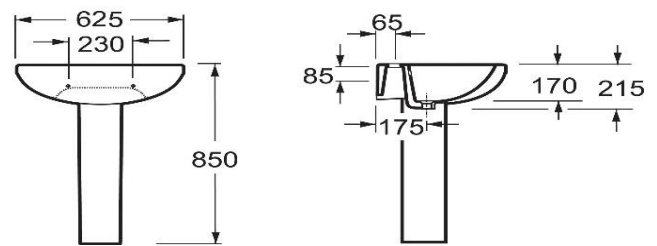

Product Code

INSDE009

Instinct INSDE009 Della Full Pedestal 160x170x690mm

Category:	Basins	Weight	11 KG	Range	Della
Guarantee:	Sanitaryware		25 years	Instinct Code	INSDE009
	Cistern Fittings		3 years	Colour:	White
	Seats		1 year	EAN CODE	5060516861347

Pedestal 160x170x690mm

Dimensions are in Millimetres except thread sizes which are BSP imperial

Features:

Excludes fittings, wastes, taps
 Easy to Clean Glaze
 Fischer Fixing Systems recommended

Approvals: