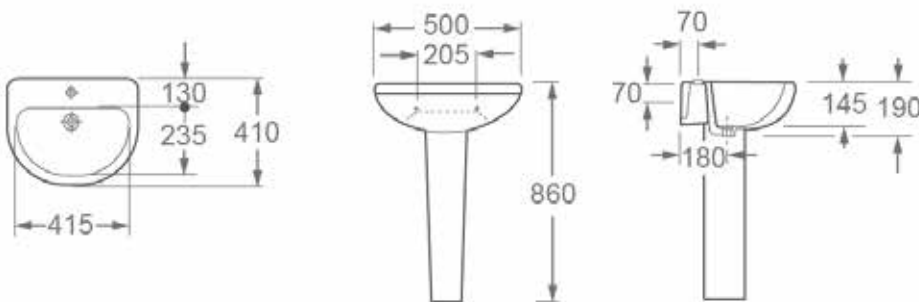

### Della 500mm One Taphole Basin INSDE007

#### Specification

Finish	White
Dimensions	145(h) x 500(w) x 410(d) mm
Weight	14.5kg
Basin Material	Ceramic
Overflow	Yes
Chainstay Hole	No
Taphole Positioning	Centre
Tap	Not Included