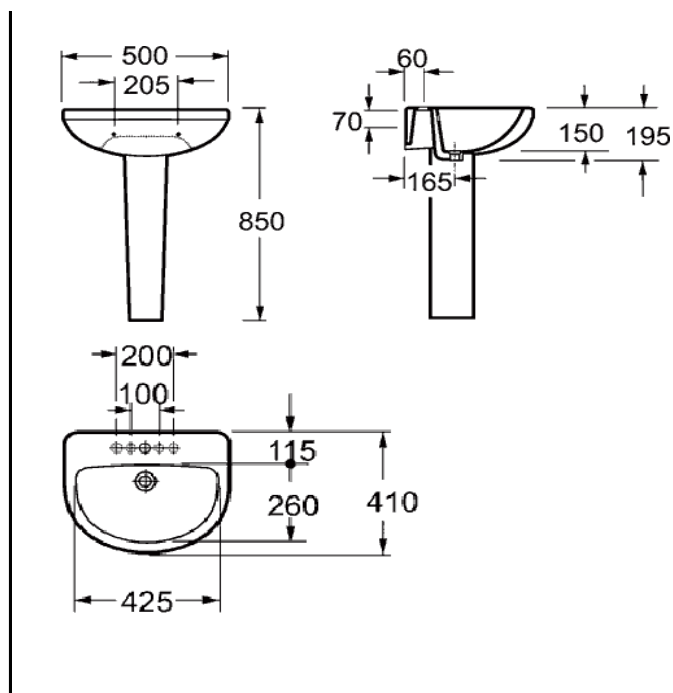

Product Code	INSDE007
---------------------	----------

Instinct INSDE007 Della 500mm One Taphole Basin 500x425x190mm

Category:	Basins	Weight	13.45 KG	Range	Della
Guarantee:	Sanitaryware		25 years	Instinct Code	INSDE007
	Cistern Fittings		3 years	Colour:	White
	Seats		1 year	EAN CODE	5060516861323

Dimensions are in Millimetres except thread sizes which are BSP imperial

Features:

- Excludes fittings, wastes, taps
- Easy to Clean Glaze
- Fischer Fixing Systems recommended

Approvals:

- CE Approved YES
- Made to British Standard YES
- WRAS Approved