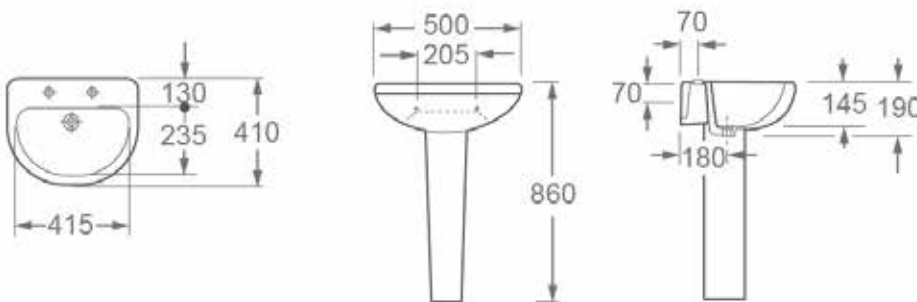

Della 500mm Two Taphole Basin INSDE007A

Specification

Finish	White
Dimensions	145(h) x 500(w) x 410(d) mm
Weight	14.5kg
Basin Material	Ceramic
Overflow	Yes
Chainstay Hole	No
Taphole Positioning	Centre
Tap	Not Included