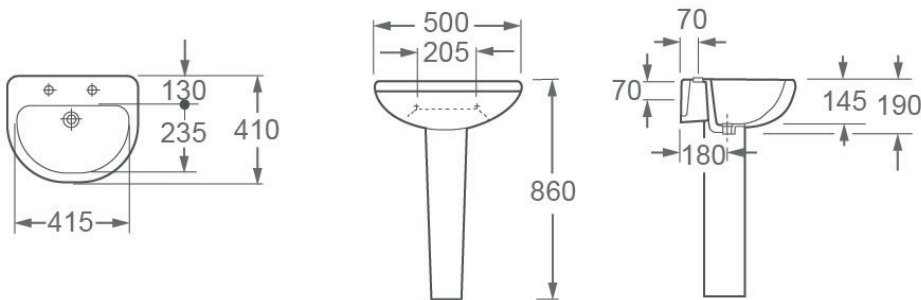

Della 500mm Two Taphole Basin INSDE007A

Specification

Finish	White
Dimensions	200(h) x 550(w) x 460(d) mm
Weight	14.5kg
Basin Material	Ceramic
Overflow	Yes
Chainstay Hole	No
Taphole Positioning	Centre
Tap	Not Included