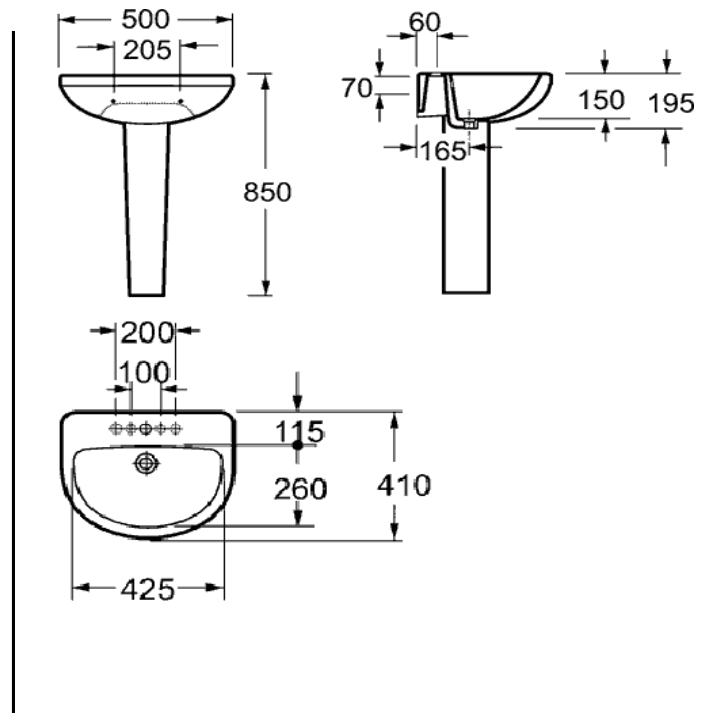

Product Code

INSDE007A

Instinct INSDE007A Della 500mm Two Taphole Basin

500x425x190mm

Category: Basins Weight 13.45 KG

Range Della

Guarantee: Sanitaryware 25 years
Cistern Fittings 3 years
Seats 1 year

Instinct Code INSDE007A
Colour: White
EAN CODE 5060516861330

Dimensions are in Millimetres except thread sizes which are BSP imperial

Features:

Excludes fittings, wastes, taps
Easy to Clean Glaze
Fischer Fixing Systems recommended

Approvals:

CE Approved YES
Made to British Standard YES
WRAS Approved