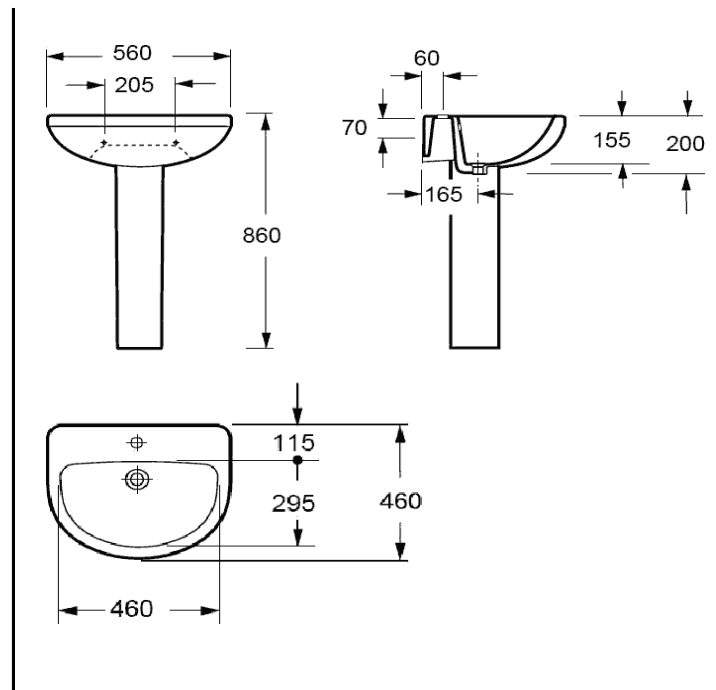

**Product Code**

INSDE005

**Instinct INSDE005 Della 560mm One Taphole Basin**

**560x460x200mm**

<b>Category:</b>	Basins	<b>Weight</b>	16.25 KG	<b>Range</b>	Della
<b>Guarantee:</b>	Sanitaryware		25 years	<b>Instinct Code</b>	INSDE005
	Cistern Fittings		3 years	<b>Colour:</b>	White
	Seats		1 year	<b>EAN CODE</b>	5060516861309

Dimensions are in Millimetres except thread sizes which are BSP imperial