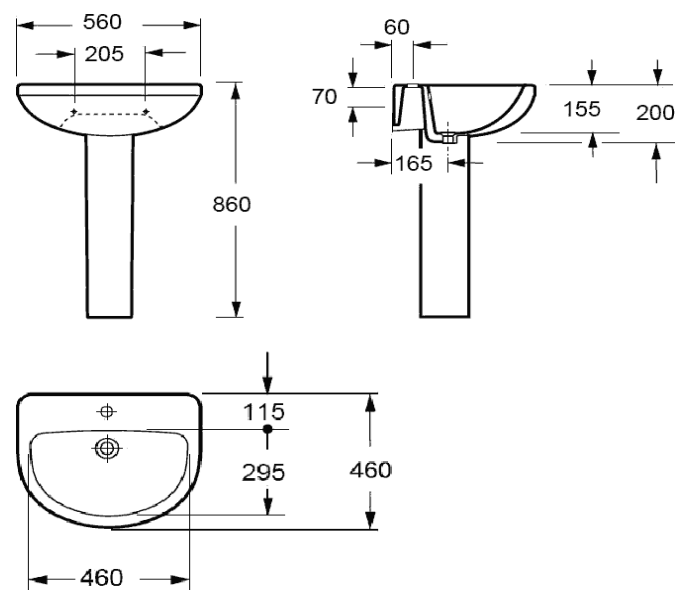

**Product Code**

INSDE005A

**Instinct INSDE005A Della 560mm Two Taphole Basin**

**560x460x200mm**

<b>Category:</b>	Basins	<b>Weight</b>	16.25 KG	<b>Range</b>	Della / Kiso
<b>Guarantee:</b>	Sanitaryware		25 years	<b>Instinct Code</b>	INSDE005A
	Cistern Fittings		3 years	<b>Colour:</b>	White
	Seats		1 year	<b>EAN CODE</b>	5060516861316

Dimensions are in Millimetres except thread sizes which are BSP imperial