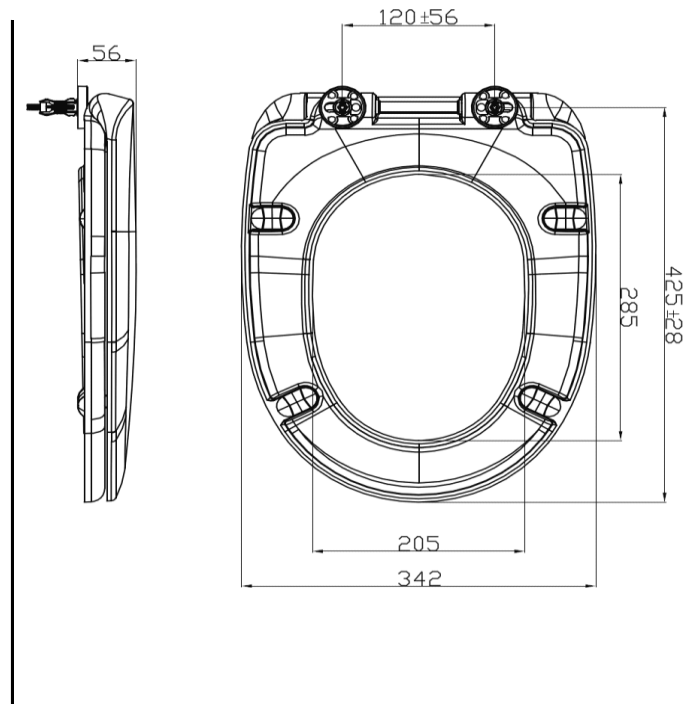

Product Code

INSDE004

Instinct INSDE004 Della Slow Close Seat - Quick Release 480x370x70mm

Category:	Toilets	Weight	2.65 KG	Range	Della
Guarantee:	Sanitaryware		10 years	Instinct Code	INSDE004
	Cistern Fittings		3 years	Colour:	White
	Seats		1 year	EAN CODE	5060516861293

Dimensions are in Millimetres except thread sizes which are BSP imperial

Features:

Soft Close Mechanism
Quick Release Seat Hinges
Includes fixings

Approvals:

CE Approved	YES
Made to British Standard	YES
WRAS Approved	