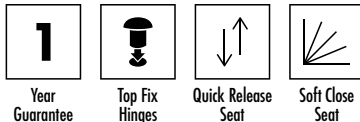

Key Features + Benefits

Certifications + Approvals

Imex Ceramics

15 Millbrook Industrial Estate, Sybron Way, Crowborough TN6 3DU. Technical Support – Tel: 01530 835598 Email: sales@imexceramic.co.uk

All information on the data sheet is correct at the time of publication. All measurements are approximate and subject to standard tolerances.