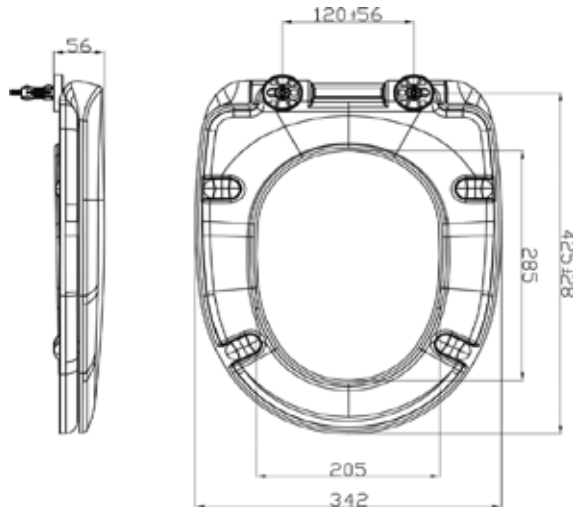

### Della Duraplast, Quick Release, Soft Close, Seat + Cover INSDE004

#### Specification

Finish	White
Dimensions	65(h) x 342(w) x 425(d) mm
Weight	2.49kg
Seat Hinge Material	Metal / Plastic
Antibacterial Protection	No
Seat Type	Standard
UV Protection	Yes
Max Load Test	150kg
Seat Material	Duraplast