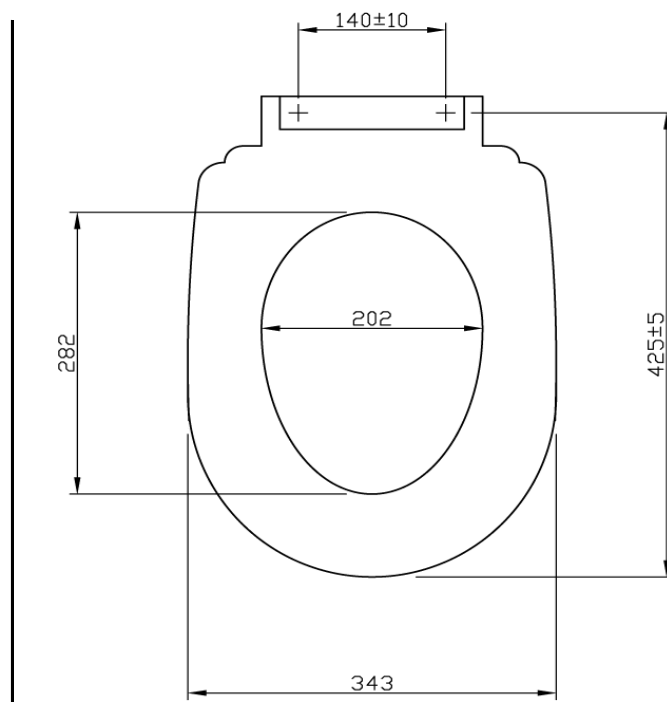

Product Code	INSDE003
---------------------	----------

Instinct INSDE003 Della Slow Close Seat - Standard 450x340x65mm

Category:	Toilets	Weight	1.8 KG	Range	Della
Guarantee:	Sanitaryware		10 years	Instinct Code	INSDE003
	Cistern Fittings		3 years	Colour:	White
	Seats		1 year	EAN CODE	5060516861286

Dimensions are in Millimetres except thread sizes which are BSP imperial

Features:

Soft Close Mechanism
 Plastic Seat with Antibacterial Coating
 Includes fixings

Approvals:

CE Approved	YES
Made to British Standard	YES
WRAS Approved	