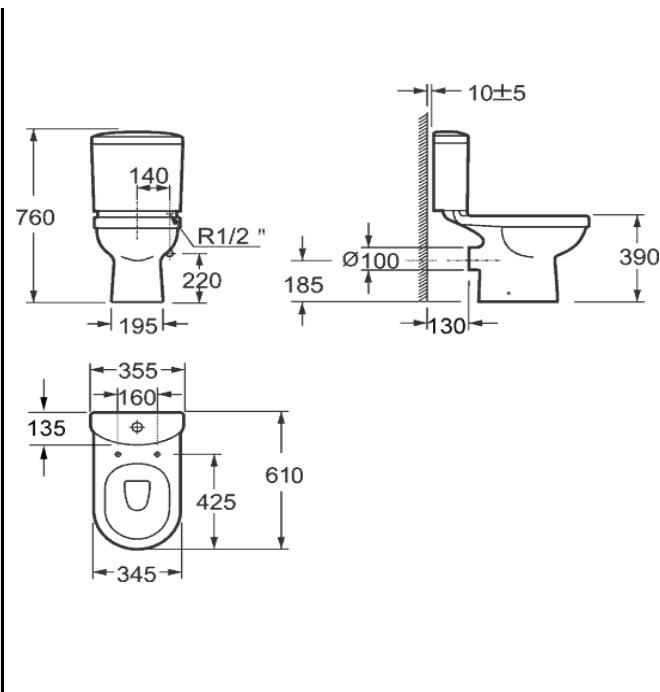

Product Code	INSDE001
---------------------	----------

Instinct INSDE001 Della Close Coupled WC Short Projection Pan 345x610x390mm

Category:	Toilets	Weight	18.4 KG	Range	Della
Guarantee:	Sanitaryware		25 years	Instinct Code	INSDE001
	Cistern Fittings		3 years	Colour:	White
	Seats		1 year	EAN CODE	5060516861262

Dimensions are in Millimetres except thread sizes which are BSP imperial

Features:

- 2 seat options
- Easy to Clean Glaze
- Includes fittings

Approvals:

CE Approved	YES
Made to British Standard	YES
WRAS Approved	CISTERN