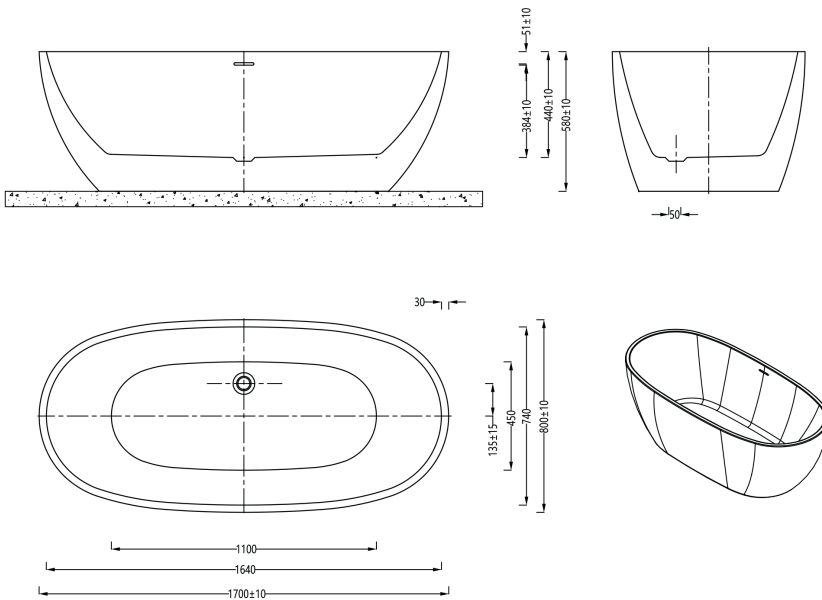

Key Features + Benefits

Certifications + Approvals

Imex Ceramics

15 Millbrook Industrial Estate, Sybron Way, Crowborough TN6 3DU. Technical Support – Tel: 01530 835598 Email: sales@imexceramic.co.uk

All information on the data sheet is correct at the time of publication. All measurements are approximate and subject to standard tolerances.