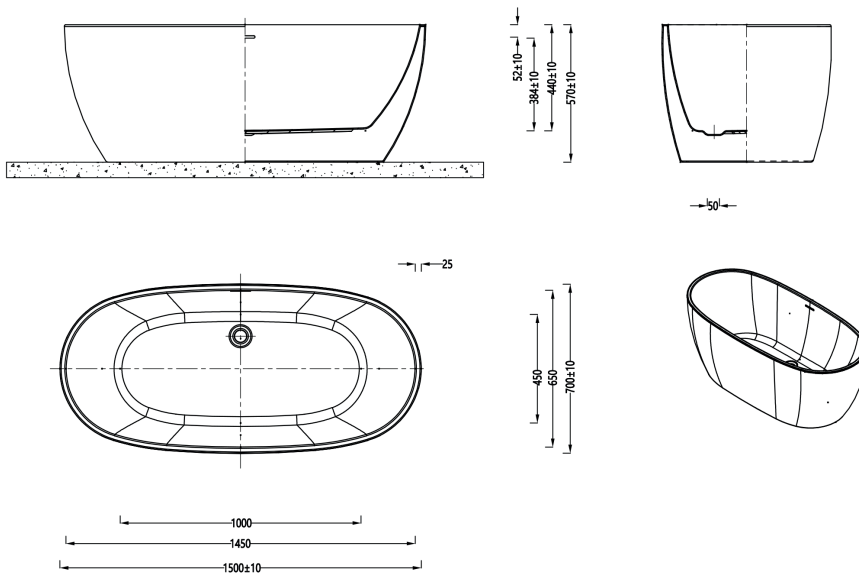

Key Features + Benefits

Certifications + Approvals

Imex Ceramics

15 Millbrook Industrial Estate, Sybron Way, Crowborough TN6 3DU. Technical Support – Tel: 01530 835598 Email: sales@imexceramic.co.uk

All information on the data sheet is correct at the time of publication. All measurements are approximate and subject to standard tolerances.