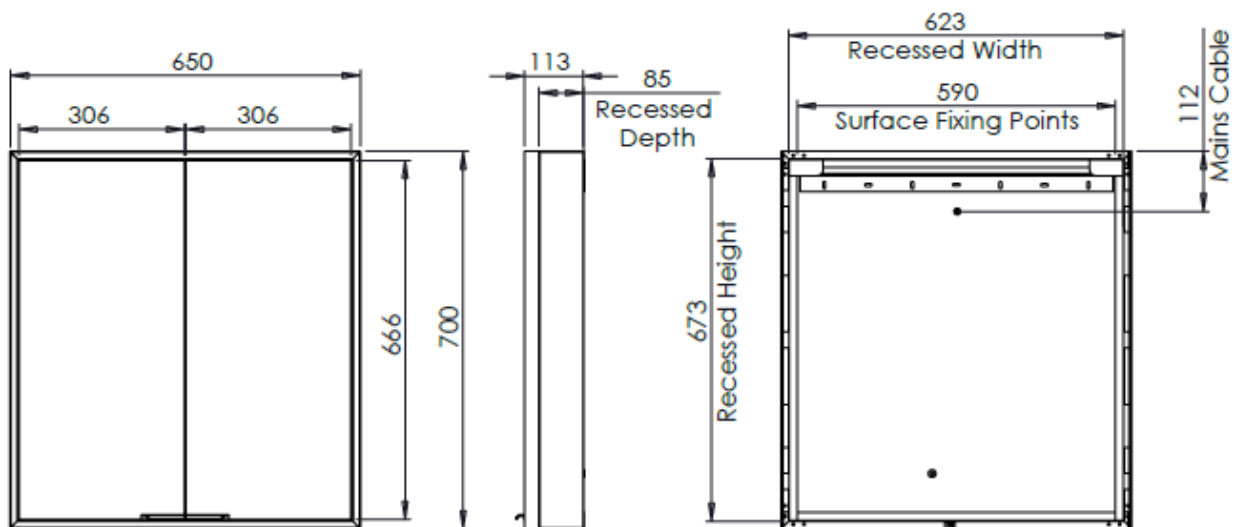

Double Door (INST06068)