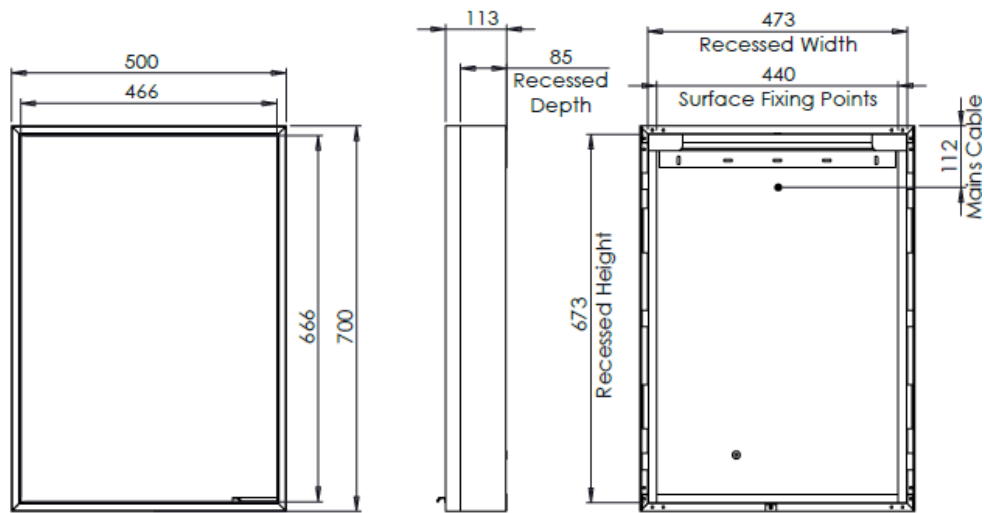

Crambeck Aluminium Cabinet

INST06067, INST06068, INST06069, INST06070

Single Door (INST06067)