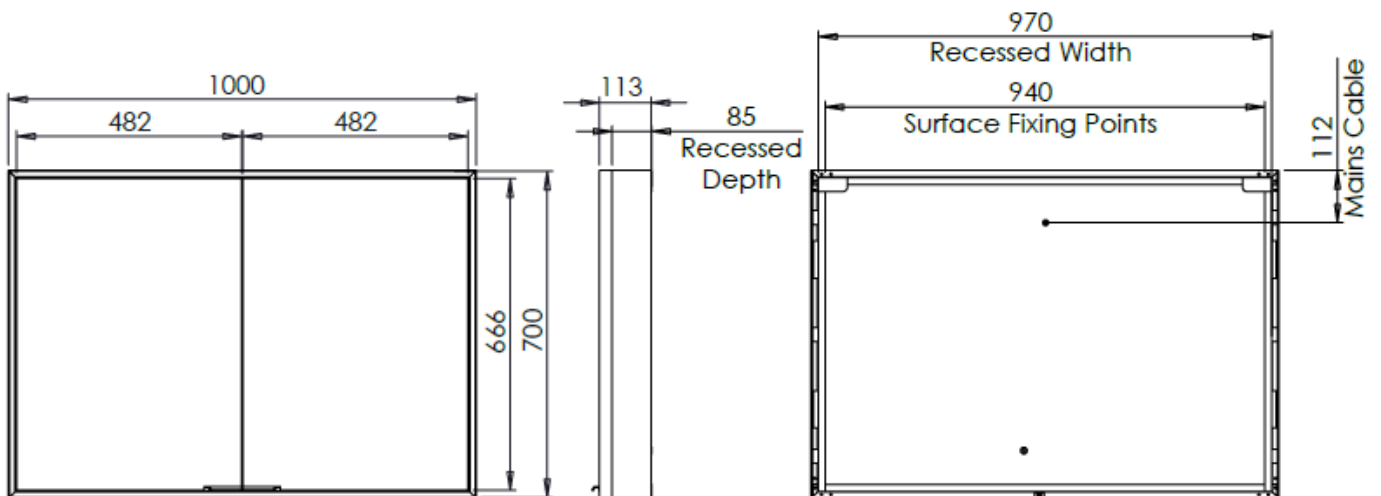

Large Double Door (INST06070)