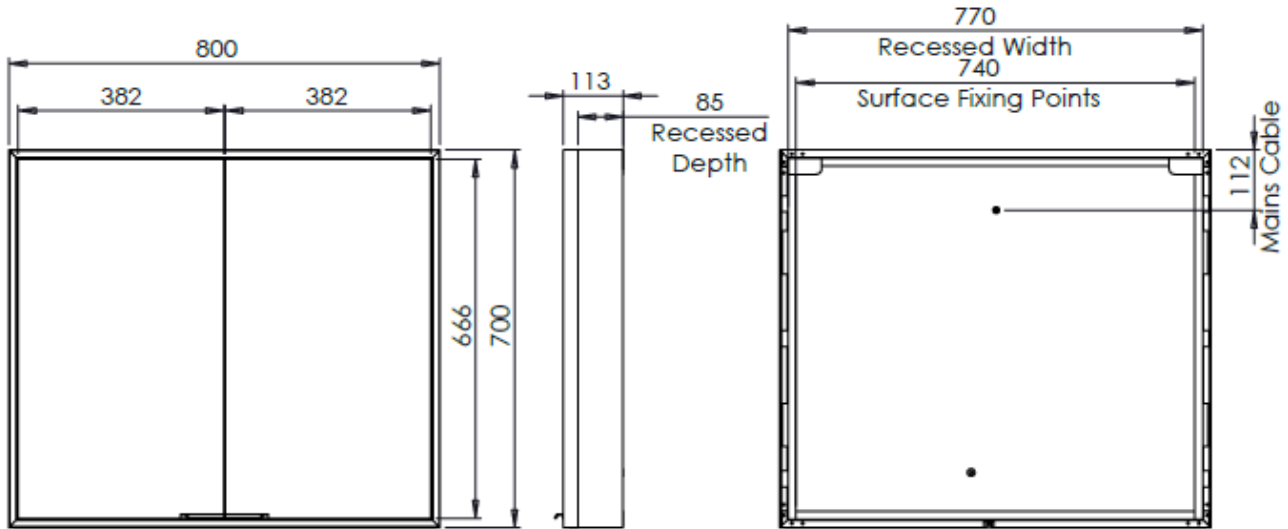

Crambeck Aluminium Cabinet

INST06067, INST06068, INST06069, INST06070

Double Door (INST06069)