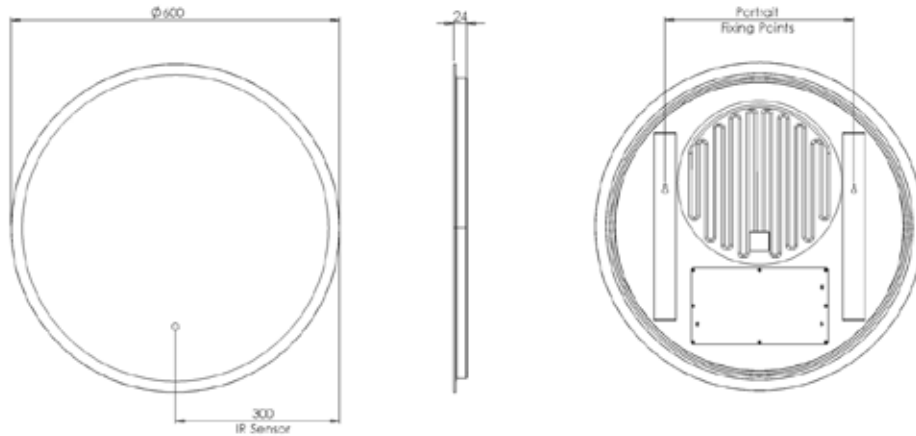

Technical Data Sheet | Cabinets + Mirrors

www.instinctproducts.co.uk

Copse LED Illuminated Mirror

INST05049, INST05050, INST05051, INST05078, INST05079, INST050100

Circular – Ø600mm (INST05078)