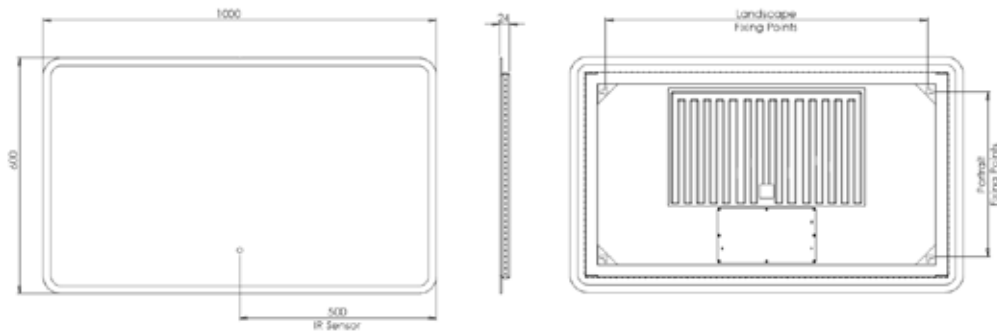

Roper Rhodes

Brassmill Lane Trading Estate, Bath, BA1 3JF. Technical Support – Tel: 01225 303 900 Email: sales@roperrhodes.co.uk

All information on the data sheet is correct at the time of publication. All measurements are approximate and subject to standard tolerances.