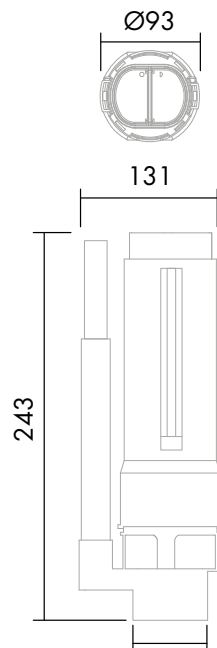

Key Features + Benefits

5

Years
Guarantee

Certifications + Approvals

Roper Rhodes

Brassmill Lane Trading Estate, Bath, BA1 3JF. Technical Support – Tel: 01225 303 900 Email: sales@roperrhodes.co.uk

All information on the data sheet is correct at the time of publication. All measurements are approximate and subject to standard tolerances.