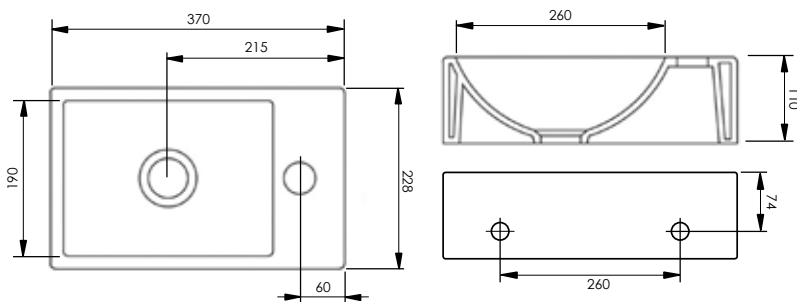

Key Features + Benefits

Certifications + Approvals

Roper Rhodes

Brassmill Lane Trading Estate, Bath, BA1 3JF. Technical Support – Tel: 01225 303 900 Email: sales@roperrhodes.co.uk

All information on the data sheet is correct at the time of publication. All measurements are approximate and subject to standard tolerances.