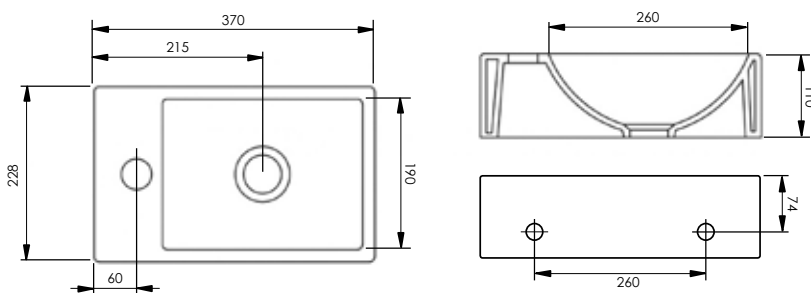

Key Features + Benefits

Certifications + Approvals

Roper Rhodes

Brassmill Lane Trading Estate, Bath, BA1 3JF. Technical Support – Tel: 01225 303 900 Email: sales@roperrhodes.co.uk

All information on the data sheet is correct at the time of publication. All measurements are approximate and subject to standard tolerances.