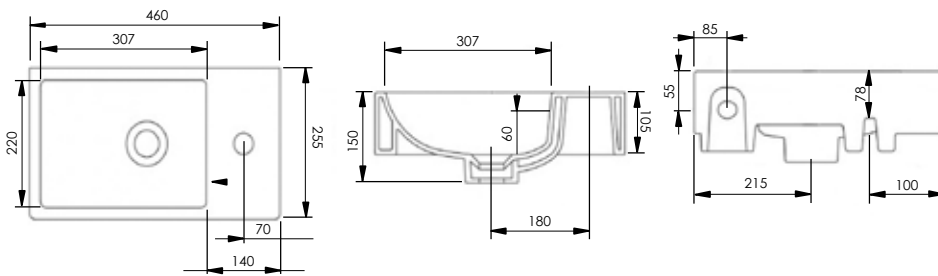

Key Features + Benefits

Certifications + Approvals

Roper Rhodes

Brassmill Lane Trading Estate, Bath, BA1 3JF. Technical Support – Tel: 01225 303 900 Email: sales@roperrhodes.co.uk

All information on the data sheet is correct at the time of publication. All measurements are approximate and subject to standard tolerances.