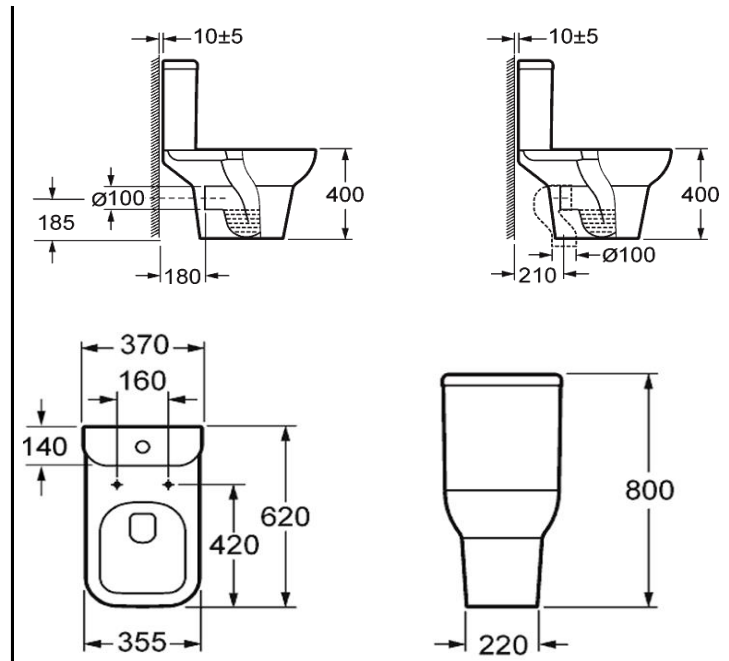

Product Code	INSEC002
---------------------	----------

Instinct INSEC002 Ecstasy Close Coupled WC Cistern 370x140x400mm

Category:	Toilets	Weight	13 KG	Range	Ecstasy
Guarantee:	Sanitaryware		25 years	Instinct Code	INSEC002
	Cistern Fittings		3 years	Colour:	White
	Seats		1 year	EAN CODE	5060516861422

Dimensions are in Millimetres except thread sizes which are BSP imperial

Features:

Dual 6 and 3 litre flush fittings supplied as standard
 Water saving 4 and 2½ litre economy flush capability
 Includes WRAS approved fittings