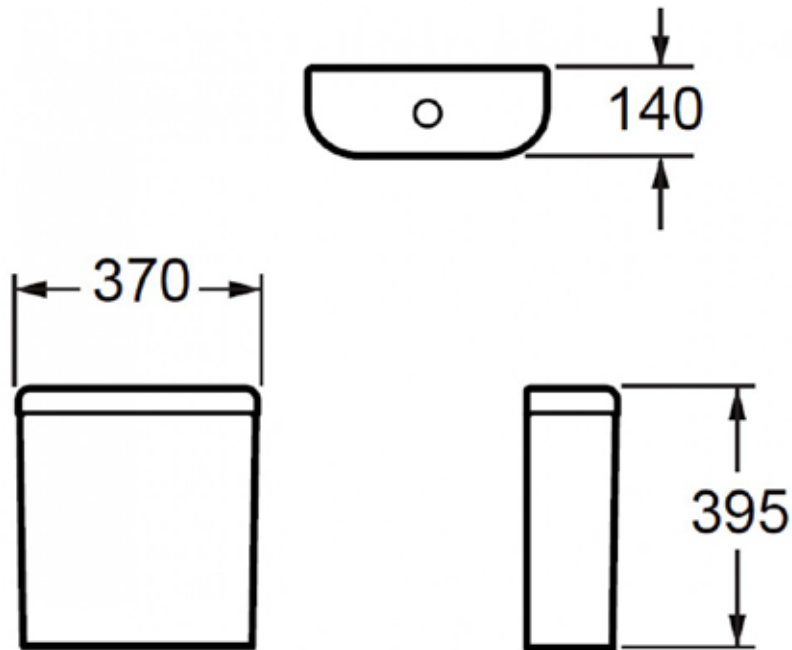

Chi Close Coupled Dual Flush Cistern (Inc. Fittings) INSEC002

Specification

Finish	White
Dimensions	395(h) x 370(w) x 140(d) mm
Weight	11.5kg
Cistern Fitting Manufacturer	R&T
Lever	Push Button
Lever Position	Cistern Lid
Inlet Position (When looking at WC)	Right Hand

Certifications + Approvals

Chi Close Coupled Dual Flush Cistern (Inc. Fittings) INSEC002

Cistern (INSEC002)

Della Standard Height Short Projection Open Back Close Coupled WC Suite INSDE001, INSDE002, INSDE003

FAQs

Q – What is the flush volume?

A – 6/4L. Eco flush 4/2.6L.

Q – Is this pan rimless or box rim?

A – Box rim.

Q – What finish is the ceramic glaze?

A – White.

Q – What finish is the flush button supplied with the cistern?