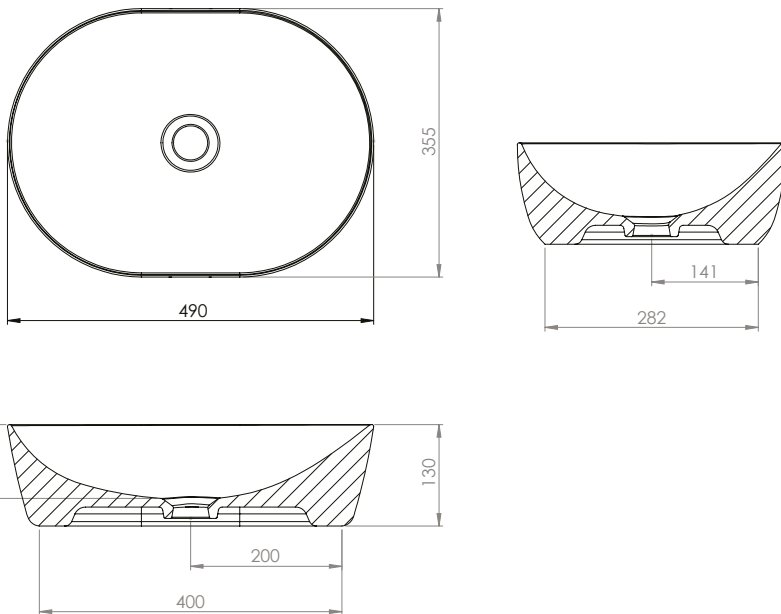

Key Features + Benefits

5
Years
Guarantee

499-
300mm
Small
Size Basin

Countertop
Basin

Certifications + Approvals

Roper Rhodes

Brassmill Lane Trading Estate, Bath, BA1 3JF. Technical Support – Tel: 01225 303 900 Email: sales@roperrhodes.co.uk

All information on the data sheet is correct at the time of publication. All measurements are approximate and subject to standard tolerances.