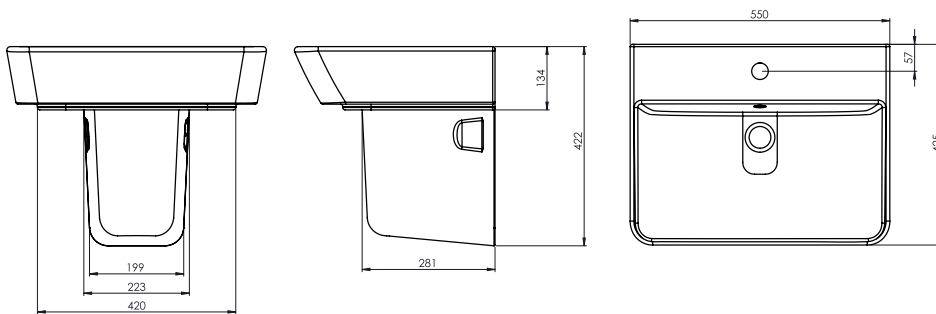

FAQs

Please see next page

Key Features + Benefits

Certifications + Approvals

Roper Rhodes

Brassmill Lane Trading Estate, Bath, BA1 3JF. Technical Support – Tel: 01225 303 900 Email: sales@roperrhodes.co.uk

All information on the data sheet is correct at the time of publication. All measurements are approximate and subject to standard tolerances.